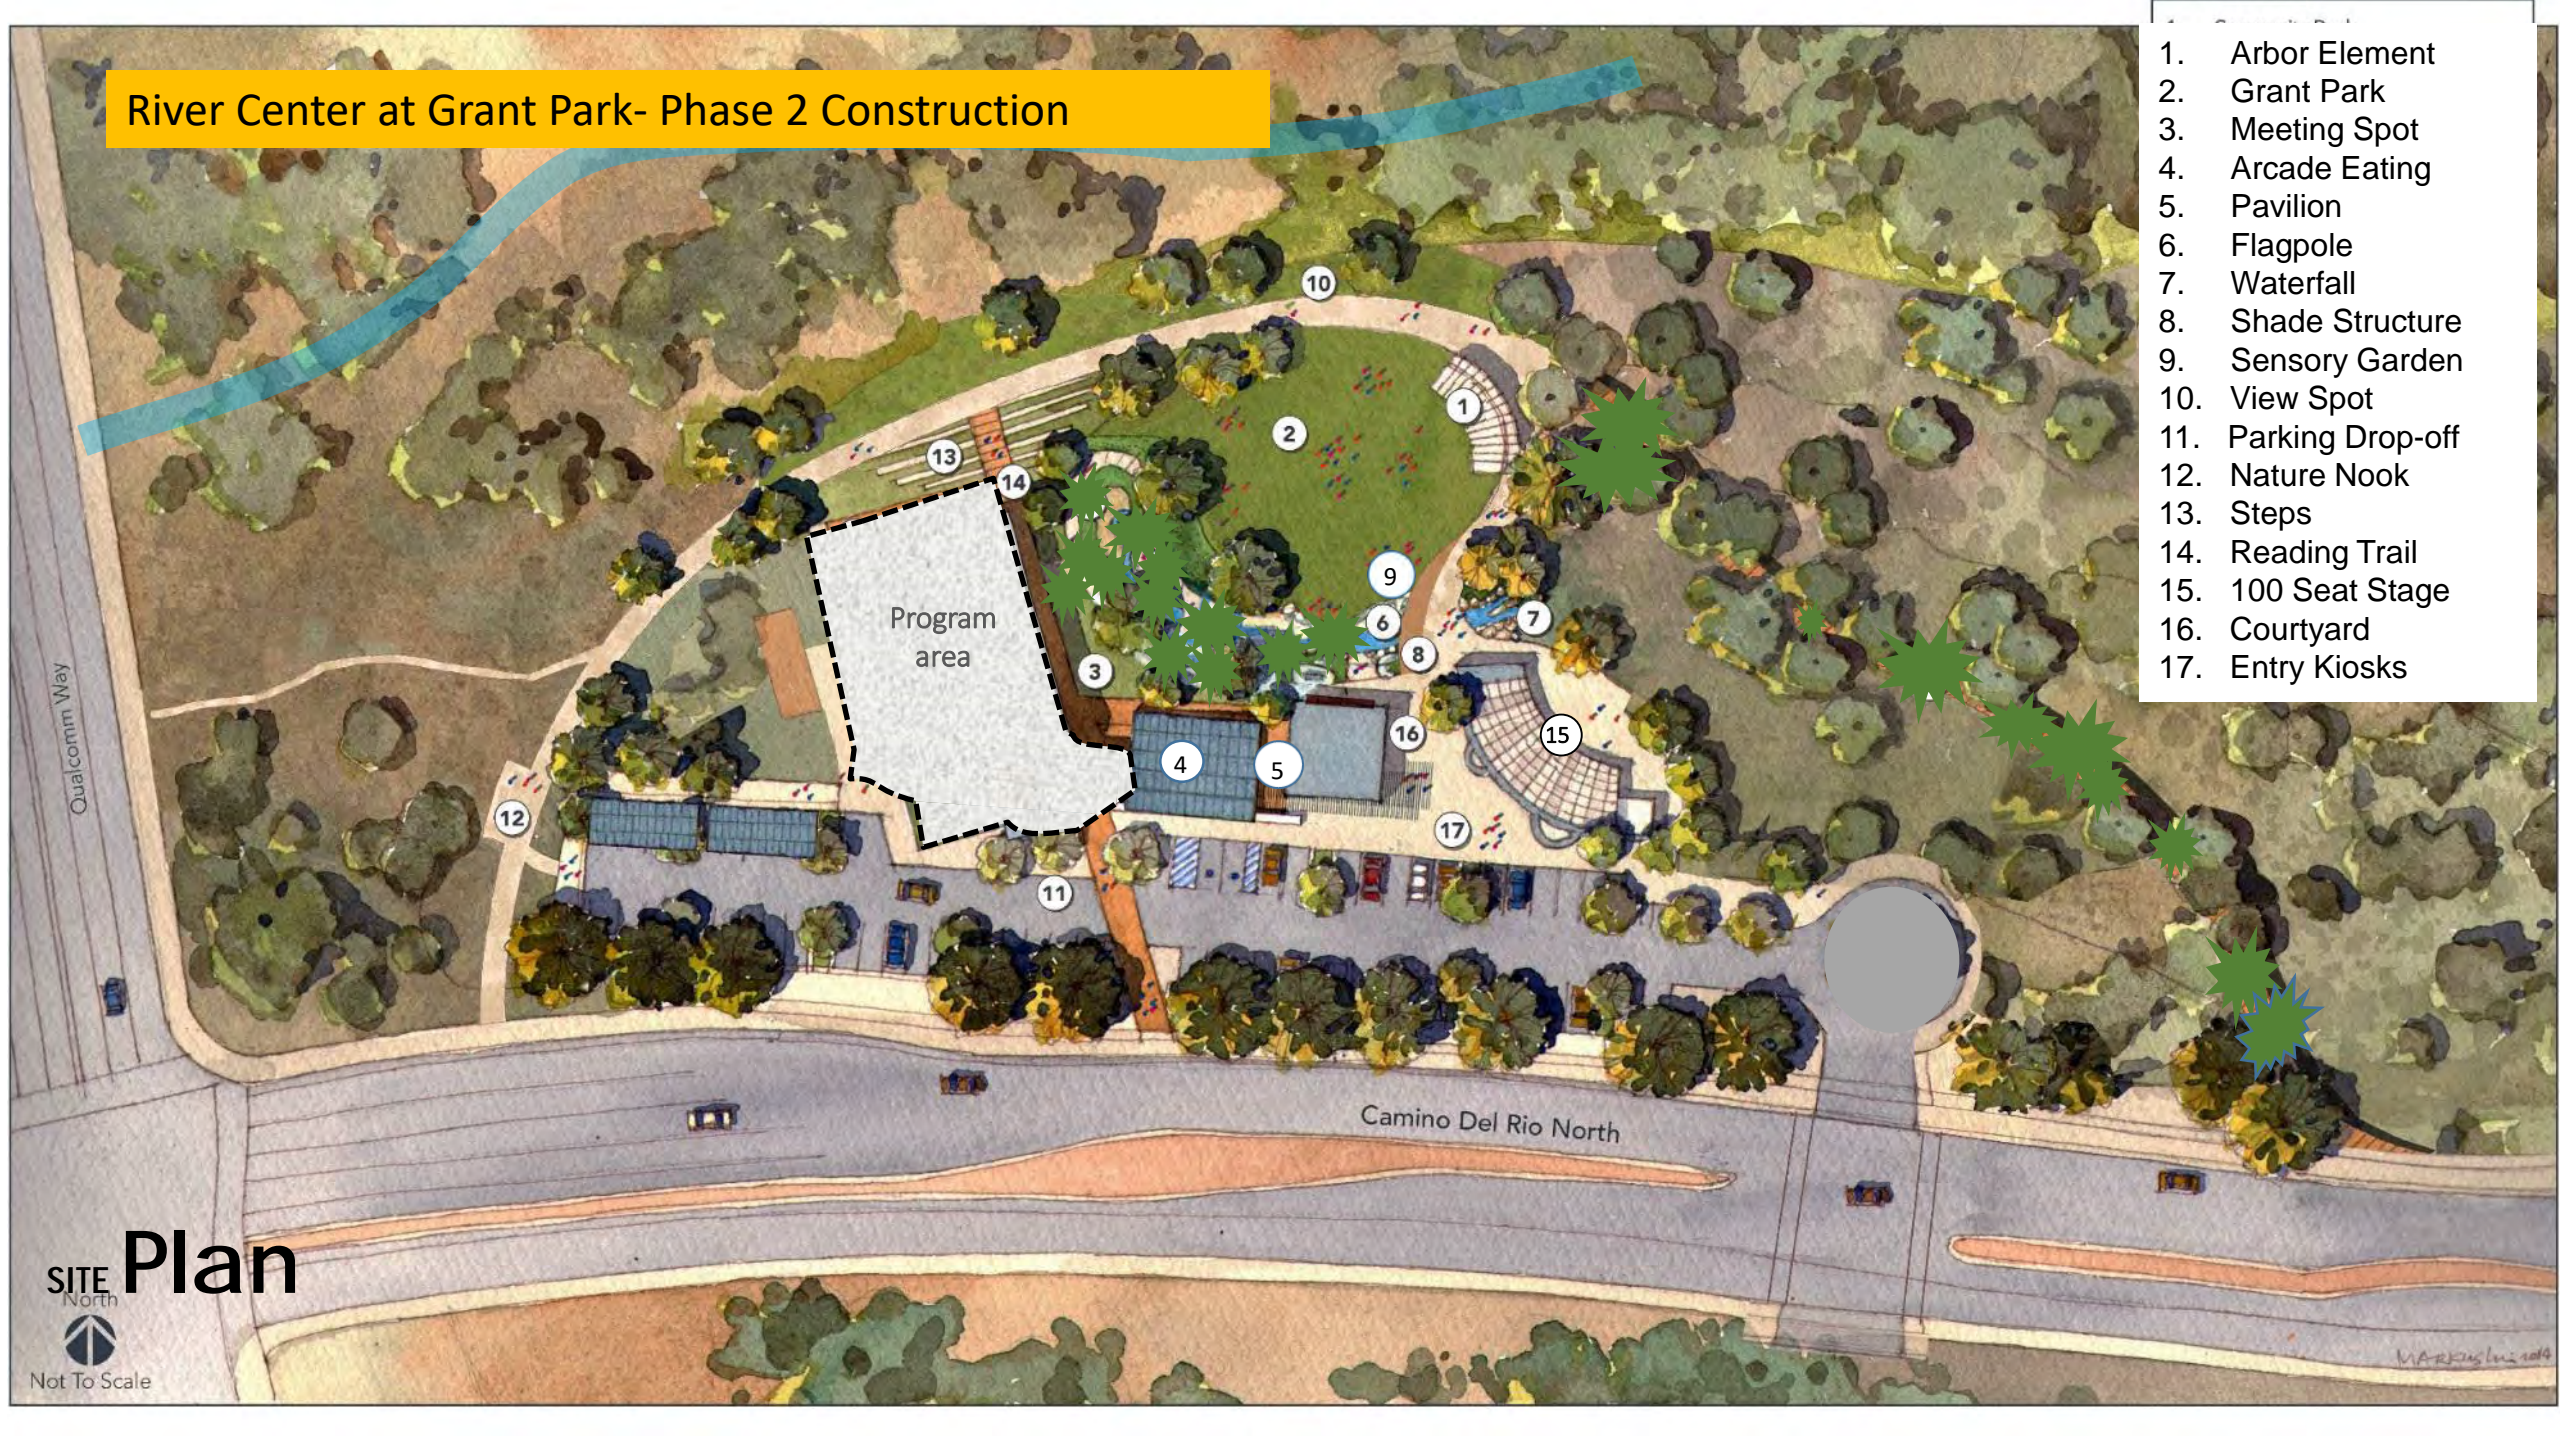

# River Center at Grant Park- Phase 2 Construction

1. Arbor Element
2. Grant Park
3. Meeting Spot
4. Arcade Eating
5. Pavilion
6. Flagpole
7. Waterfall
8. Shade Structure
9. Sensory Garden
10. View Spot
11. Parking Drop-off
12. Nature Nook
13. Steps
14. Reading Trail
15. 100 Seat Stage
16. Courtyard
17. Entry Kiosks

Qualcomm Way

Camino Del Rio North

Program area